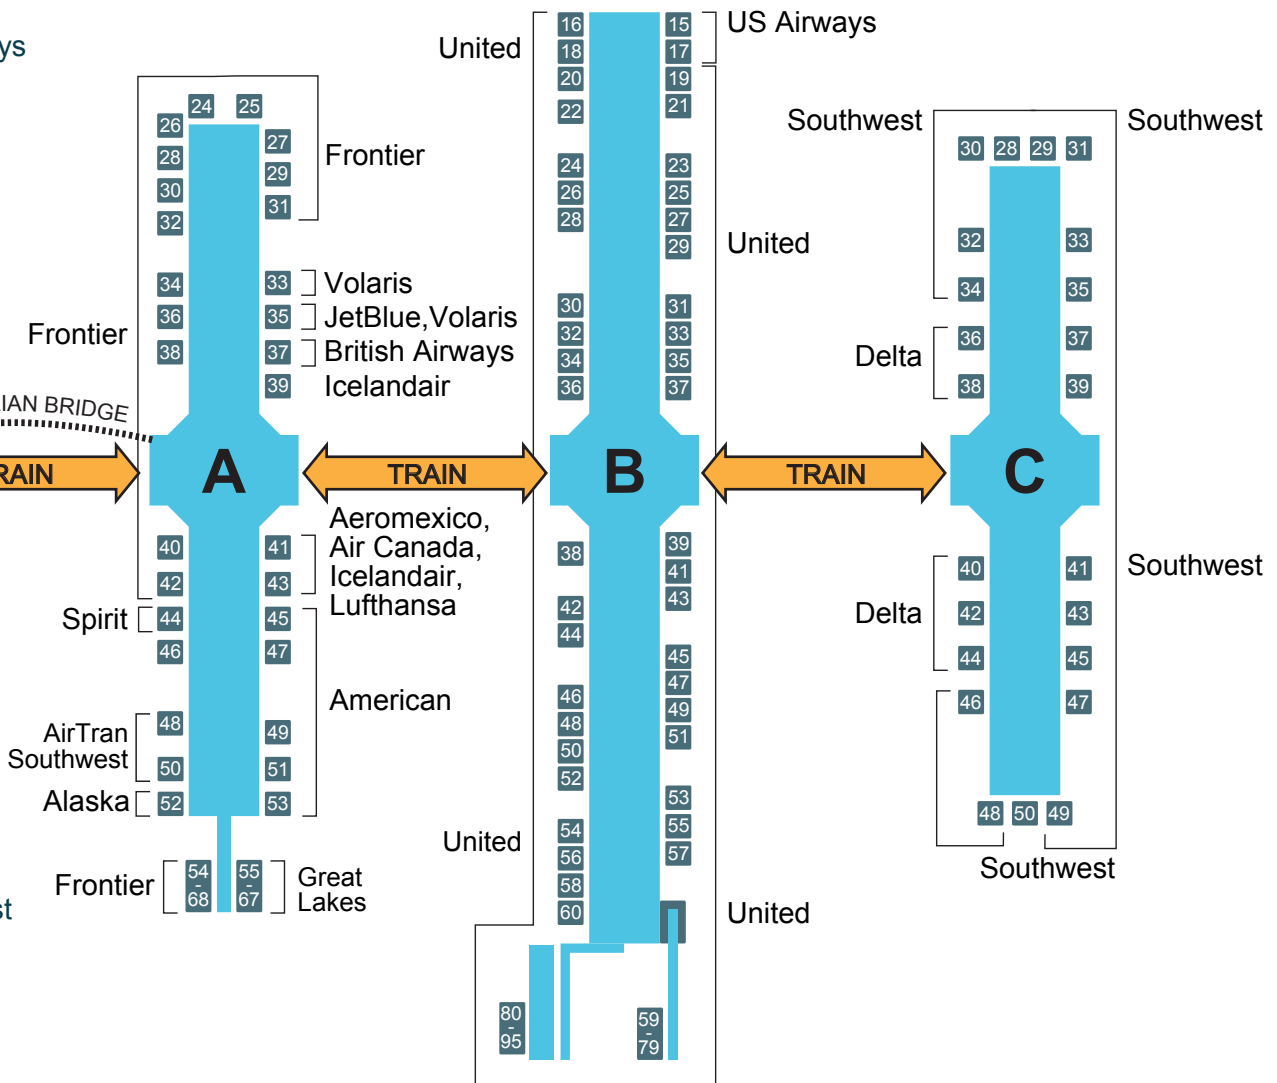

AIRPORT LAYOUT

For more information, please call (303) 342-2200

Terminal West Ticketing & Baggage

Aeromexico	British Airways	United
Air Canada	Icelandair	US Airways
American	Lufthansa	Volaris

Jeppesen Terminal

Terminal East Ticketing & Baggage

AirTran	Frontier	Southwest
Alaska	Great Lakes	Spirit
Delta	JetBlue	

- Security Screening Areas (Levels 5 & 6)
- Baggage Claim (Level 5)
- Access To Train (Level 5)
- Ticket Counters (Level 6)
- International US Customs Arrivals (Level 5)
- Domestic Arrivals (Level 5)